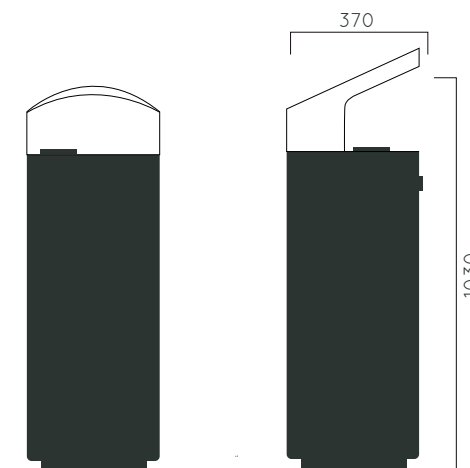

DIMENSIONS: D370xH1030 mm 38 liter

BRAVO CAP

Material:	Hot-dip galvanized & powder-coated metal
	<ul style="list-style-type: none"> ▷ Resistance ▷ Stabilized dimensions
	<ul style="list-style-type: none"> ▷ Transparency ▷ Protection
	<ul style="list-style-type: none"> ▷ Strength ▷ Long serving ▷ Resistant to severe weather conditions
Packing size:	380 x 1040 mm
Colours textures:	<p>Metal</p> <div style="display: flex; justify-content: space-around; align-items: center;"> <div style="text-align: center;">  <p>#01</p> </div> <div style="text-align: center;">  <p>#02</p> </div> <div style="text-align: center;">  <p>#03</p> </div> <div style="text-align: center;">  <p>#04</p> </div> </div>