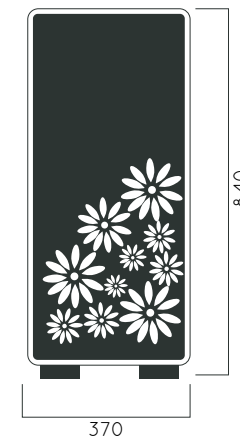

DIMENSIONS: L370xW360xH840 mm 35 litres

Packing size: 380 x 370 x 850 mm

Colours | textures: