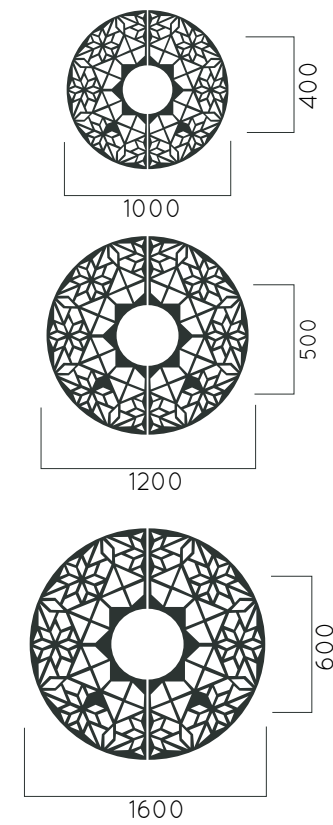

DIMENSIONS: D1600/600/1200/500/1000/400mm

OBRA

Material: Hot-dip galvanized & powder-coated metal

- ▷ Resistance
- ▷ Stabilized dimensions
- ▷ Transparency
- ▷ Protection
- ▷ Strength
- ▷ Long serving
- ▷ Resistant to severe weather conditions

Packing size: 1610x610x1210x510x1010x410 mm