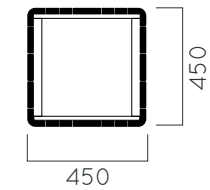

Colours | textures:

DIMENSIONS: L450x450H740 mm

Autoclave treated wood

- ▷ Strength
- ▷ Long serving
- ▷ Resistant to severe weather conditions

Packing size: 460 x 460 x 750 mm

Colours | textures:

DIMENSIONS: L330x330H430 mm

Autoclave treated wood

- ▷ Strength
- ▷ Long serving
- ▷ Resistant to severe weather conditions

Packing size: 340 x 340 x 440 mm

Colours | textures:

DIMENSIONS: L450x450H430 mm

Autoclave treated wood

- ▷ Strength
- ▷ Long serving
- ▷ Resistant to severe weather conditions

Packing size: 460 x 460 x 440 mm

Colours | textures:

DIMENSIONS: L500x500H430 mm