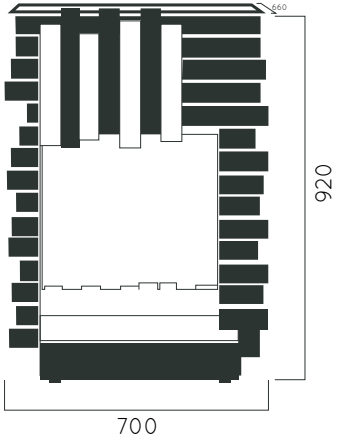

DIMENSIONS: L700xW660xH920 mm

GREEN HOUSE

Material:	Impregnated wood coated with Water-based paint certified by the (En 71- 3 safety for toys).
Fixing:	Hot-dip galvanized & powder-coated metal
	▷ Resistance ▷ Stabilized dimensions
	Translucent wood finish ▷ Transparency ▷ Protection
	Autoclave treated wood ▷ Strength ▷ Long serving ▷ Resistant to severe weather conditions
Packing size:	701 x 670 x 930 mm

Colours | textures: