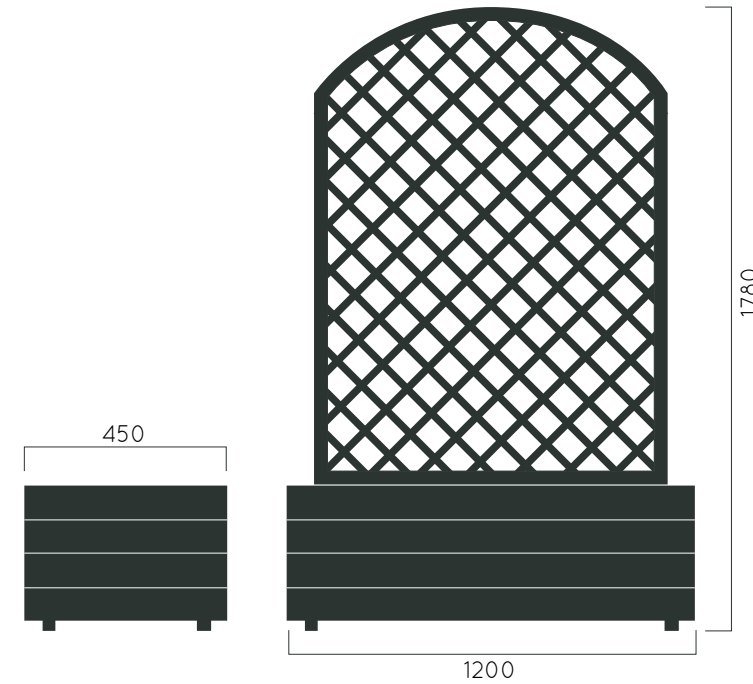

- ▷ Transparency
- ▷ Protection

Autoclave treated wood

- ▷ Strength
- ▷ Long serving
- ▷ Resistant to severe weather conditions

Packing size: 1210 x1210 x 440 mm

Colours | textures:

DIMENSIONS: L1200xW450xH1780 mm

DIMENSIONS: Ø95xH48,40