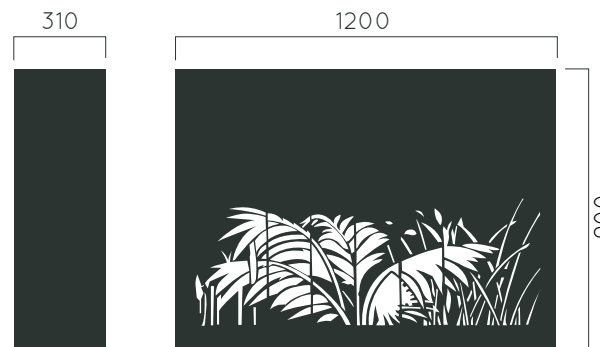

FAUNA

Material:	Hot-dip galvanized & powder-coated metal
	▷ Resistance ▷ Stabilized dimensions
	▷ Transparency ▷ Protection
	▷ Strength ▷ Long serving ▷ Resistant to severe weather conditions
Packing size:	1210 x 320 x 910 mm
Colours | textures:	Metal #01 #02 #03 #04