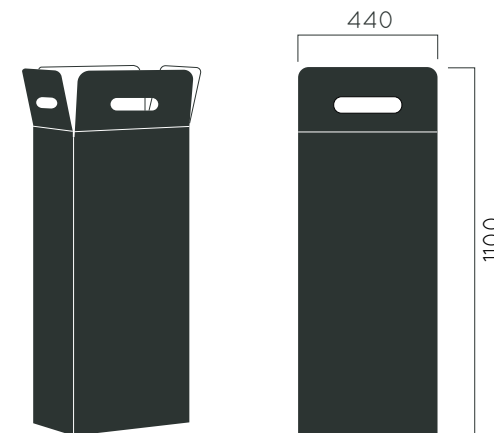

Packing size: 1010 x 6010 mm

Colours | textures:

DIMENSIONS: D850xH385 mm

Packing size: 860 x 386 mm

Colours | textures:

DIMENSIONS: L1620W300xH510 mm

idea  
VERSATILE IMAGINATIONS

Dimension L430xW430xH550 mm

**PLANTRES'S COVERS 55**

|                     |  |
|---------------------|--|
| Material:           | Hot-dip galvanized & powder-coated metal   |
|                     | <ul style="list-style-type: none"> <li>▷ Resistance</li> <li>▷ Stabilized dimensions</li> </ul>  |
|                     | <ul style="list-style-type: none"> <li>▷ Transparency</li> <li>▷ Protection</li> </ul>   |
|                     | <ul style="list-style-type: none"> <li>▷ Strength</li> <li>▷ Long serving</li> <li>▷ Resistant to severe weather conditions</li> </ul>   |
| Packing size:       | 440 x 440 x 560 mm   |
| Colours   textures: | <p>Metal</p> <div style="display: flex; justify-content: space-around; align-items: center;"> <div style="text-align: center;">  <p>#01</p> </div> <div style="text-align: center;">  <p>#02</p> </div> <div style="text-align: center;">  <p>#03</p> </div> <div style="text-align: center;">  <p>#04</p> </div> </div> |

Dimension L440xW440xH1100 mm