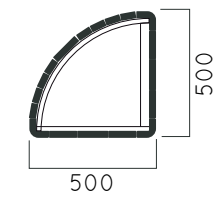

Colours | textures:

DIMENSIONS: L450x450H740 mm

Autoclave treated wood

- ▷ Strength
- ▷ Long serving
- ▷ Resistant to severe weather conditions

Packing size: 510 x 510 x 440 mm

Colours | textures:

DIMENSIONS: L500xw500xH440 mm

**EVA PLANTERS**

Material: Impregnated wood coated with Water-based paint certified by the (En 71- 3 safety for toys).

- ▷ Resistance
- ▷ Stabilized dimensions

Translucent wood finish

- ▷ Transparency
- ▷ Protection

Autoclave treated wood

- ▷ Strength
- ▷ Long serving
- ▷ Resistant to severe weather conditions

Packing size: 510 x 510 x 450 mm

Colours | textures:

DIMENSIONS: D1000xH600 mm