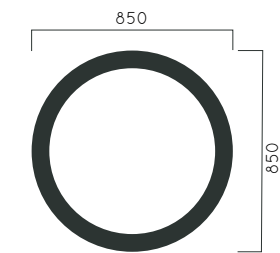

DIMENSIONS: D850xH385 mm

CONUS

Material: Hot-dip galvanized & powder-coated metal

- ▷ Resistance
- ▷ Stabilized dimensions

- ▷ Transparency
- ▷ Protection

- ▷ Strength
- ▷ Long serving
- ▷ Resistant to severe weather conditions

Packing size: 860 x 386 mm

Colours | textures: