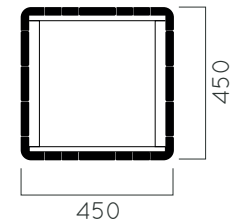

**VERSATILE IMAGINATIONS**  
*Since 2004*

[www.idea.az](http://www.idea.az)

DIMENSIONS: L450x450H930 mm

**ADAMO PLANTERS**

Material: Impregnated wood coated with Water-based paint certified by the (En 71- 3 safety for toys).

- ▷ Resistance
- ▷ Stabilized dimensions

Translucent wood finish

- ▷ Transparency
- ▷ Protection

Autoclave treated wood

- ▷ Strength
- ▷ Long serving
- ▷ Resistant to severe weather conditions

Packing size: 460 x 460 x 940 mm

Colours | textures:

DIMENSIONS: L450x450H740 mm

Autoclave treated wood

- ▷ Strength
- ▷ Long serving
- ▷ Resistant to severe weather conditions

Packing size: 460 x 460 x 750 mm

Colours | textures:

DIMENSIONS: L330x330H430 mm