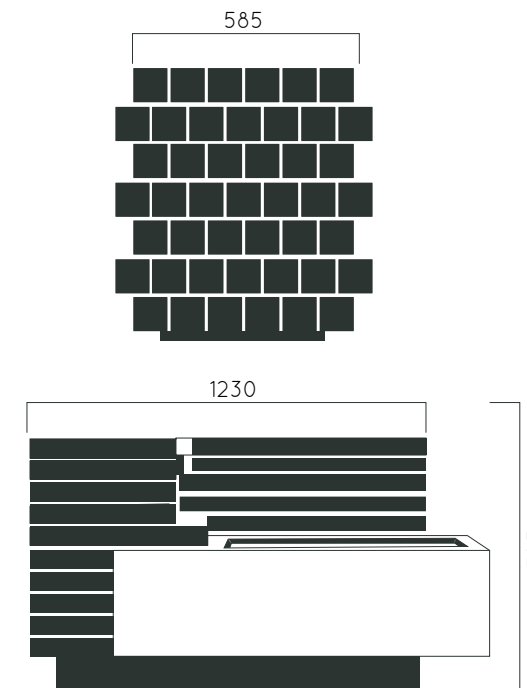

Dimensions: L1200xW310xH900 mm

DIMENSIONS: L550xW550xH1090 mm

Autoclave treated wood

- ▷ Strength
- ▷ Long serving
- ▷ Resistant to severe weather conditions

Packing size: 520 x 520 x 740 mm

Colours | textures:

DIMENSIONS: L1230xW585xH705 mm

Colours | textures:

DIMENSIONS: L600xW600xH1210 mm