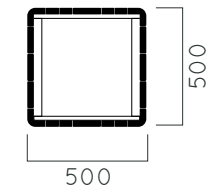

Colours | textures:

DIMENSIONS: L450x450H740 mm

Autoclave treated wood

- ▷ Strength
- ▷ Long serving
- ▷ Resistant to severe weather conditions

Packing size: 460 x 460 x 440 mm

Colours | textures:

DIMENSIONS: L500x500H430 mm

Autoclave treated wood

- ▷ Strength
- ▷ Long serving
- ▷ Resistant to severe weather conditions

Packing size: 510 x 510 x 440 mm

Colours | textures:

DIMENSIONS: L500xw500xH440 mm

**EVA PLANTERS**

Material: Impregnated wood coated with Water-based paint certified by the (En 71- 3 safety for toys).

Colours | textures:

DIMENSIONS: D1000xH600 mm