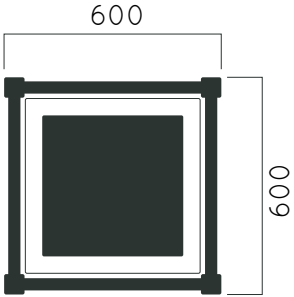

Colours | textures:

DIMENSIONS: L600xW600xH1210 mm

Autoclave treated wood

- ▷ Strength
- ▷ Long serving
- ▷ Resistant to severe weather conditions

Packing size: 1210 x 460 x 1790 mm

Colours | textures:

DIMENSIONS:L600xW600xH1000 mm

**PARK**

|               |   |
|---------------|---|
| Material:     | Impregnated wood coated with Water-based paint certified by the (En 71- 3 safety for toys).   |
|               | <ul style="list-style-type: none"> <li>▷ Resistance</li> <li>▷ Stabilized dimensions</li> </ul>   |
|               | Translucent wood finish <ul style="list-style-type: none"> <li>▷ Transparency</li> <li>▷ Protection</li> </ul>  |
|               | Autoclave treated wood <ul style="list-style-type: none"> <li>▷ Strength</li> <li>▷ Long serving</li> <li>▷ Resistant to severe weather conditions</li> </ul> |
| Packing size: | 6010 x 6010 x 1010 mm   |

DIMENSIONS: Ø95xH48,40