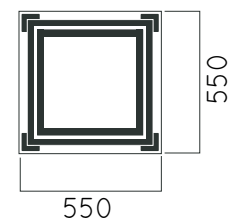

Packing size: 860 x 386 mm

Colours | textures:

DIMENSIONS: L1620W300xH510 mm

Dimensions: L1000xW400xH1700 mm

**DIAMOND**

|                     |  |
|---------------------|--|
| Material:           | Hot-dip galvanized & powder-coated metal   |
|                     | <ul style="list-style-type: none"> <li>▷ Resistance</li> <li>▷ Stabilized dimensions</li> </ul>  |
|                     | <ul style="list-style-type: none"> <li>▷ Transparency</li> <li>▷ Protection</li> </ul>   |
|                     | <ul style="list-style-type: none"> <li>▷ Strength</li> <li>▷ Long serving</li> <li>▷ Resistant to severe weather conditions</li> </ul>   |
| Packing size:       | 1010 x 410 x 1710 mm   |
| Colours   textures: | <p>Metal</p> <div style="display: flex; justify-content: space-around; align-items: center;"> <div style="text-align: center;">  <p>#01</p> </div> <div style="text-align: center;">  <p>#02</p> </div> <div style="text-align: center;">  <p>#03</p> </div> <div style="text-align: center;">  <p>#04</p> </div> </div> |

Dimensions: L1200xW310xH900 mm

DIMENSIONS: L550xW550xH1090 mm