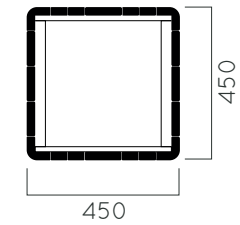

**VERSATILE IMAGINATIONS**  
*Since 2004*

[www.idea.az](http://www.idea.az)

DIMENSIONS: L450x450H930 mm

**ADAMO PLANTERS**

Material: Impregnated wood coated with Water-based paint certified by the (En 71- 3 safety for toys).

- ▷ Resistance
- ▷ Stabilized dimensions

Translucent wood finish

- ▷ Transparency
- ▷ Protection

Autoclave treated wood

- ▷ Strength
- ▷ Long serving
- ▷ Resistant to severe weather conditions

Packing size: 460 x 460 x 940 mm

Colours | textures:

DIMENSIONS: L450x450H740 mm

Autoclave treated wood

- ▷ Strength
- ▷ Long serving
- ▷ Resistant to severe weather conditions

Packing size: 460 x 460 x 750 mm

Colours | textures:

DIMENSIONS: L330x330H430 mm