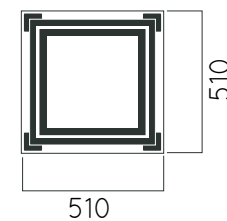

Colours | textures:

DIMENSIONS: D1000xH600 mm

DIMENSIONS: L550xW550xH1090 mm

Autoclave treated wood

- ▷ Strength
- ▷ Long serving
- ▷ Resistant to severe weather conditions

Packing size: 520 x 520 x 740 mm

Colours | textures:

DIMENSIONS: L1230xW585xH705 mm

Colours | textures:

DIMENSIONS: L600xW600xH1210 mm