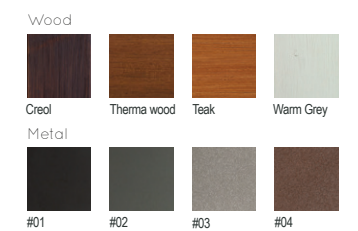

GREEN PARK

Material: Impregnated wood coated with Water-based paint certified by the (En 71- 3 safety for toys).

Fixing: Hot-dip galvanized & powder-coated metal

- ▷ Resistance
- ▷ Stabilized dimensions

Translucent wood finish

- ▷ Transparency
- ▷ Protection

Autoclave treated wood

- ▷ Strength
- ▷ Long serving
- ▷ Resistant to severe weather conditions

Packing size: 601 x 601 x 1220 mm

Colours | textures: