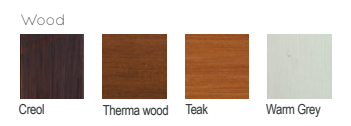

EVA PLANTERS

Material: Impregnated wood coated with Water-based paint certified by the (En 71- 3 safety for toys).

- ▷ Resistance
- ▷ Stabilized dimensions

Translucent wood finish

- ▷ Transparency
- ▷ Protection

Autoclave treated wood

- ▷ Strength
- ▷ Long serving
- ▷ Resistant to severe weather conditions

Packing size: 510 x 510 x 450 mm

Colours | textures: