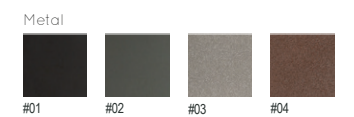

Material: Hot-dip galvanized & powder-coated metal

- ▷ Resistance
- ▷ Stabilized dimensions

- ▷ Transparency
- ▷ Protection

- ▷ Strength
- ▷ Long serving
- ▷ Resistant to severe weather conditions

Packing size: 860 x 386 mm

Colours | textures: