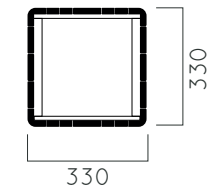

**VERSATILE IMAGINATIONS**  
*Since 2004*

[www.idea.az](http://www.idea.az)

DIMENSIONS: L450x450H930 mm

**ADAMO PLANTERS**

Material: Impregnated wood coated with Water-based paint certified by the (En 71- 3 safety for toys).

Colours | textures:

DIMENSIONS: L450x450H740 mm

Autoclave treated wood

- ▷ Strength
- ▷ Long serving
- ▷ Resistant to severe weather conditions

Packing size: 460 x 460 x 750 mm

Colours | textures:

DIMENSIONS: L330x330H430 mm

Autoclave treated wood

- ▷ Strength
- ▷ Long serving
- ▷ Resistant to severe weather conditions

Packing size: 340 x 340 x 440 mm

Colours | textures:

DIMENSIONS: L450x450H430 mm