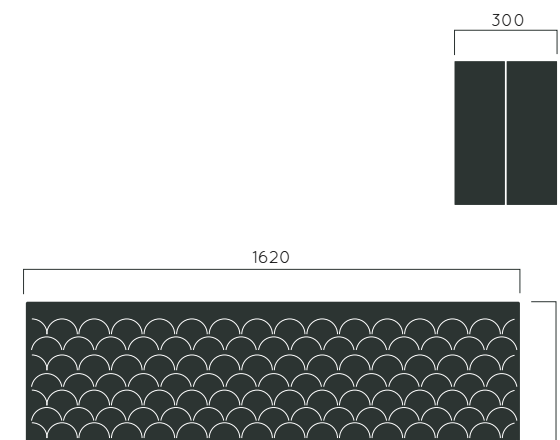

Colours | textures:

DIMENSIONS: D1000xH600 mm

Packing size: 1010 x 6010 mm

Colours | textures:

DIMENSIONS: D850xH385 mm

Packing size: 860 x 386 mm

Colours | textures:

DIMENSIONS: L1620W300xH510 mm