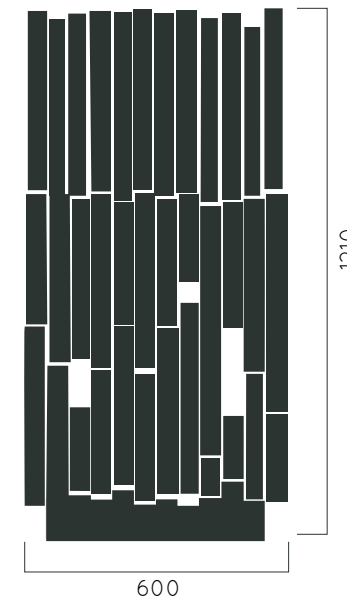

Colours | textures:

DIMENSIONS: L600xW600xH1210 mm