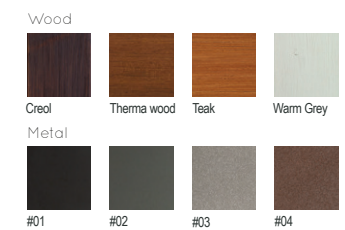

GREEN BOX

Material: Impregnated wood coated with Water-based paint certified by the (En 71- 3 safety for toys).

Fixing: Hot-dip galvanized & powder-coated metal

- ▷ Resistance
- ▷ Stabilized dimensions

Translucent wood finish

- ▷ Transparency
- ▷ Protection

Autoclave treated wood

- ▷ Strength
- ▷ Long serving
- ▷ Resistant to severe weather conditions

Packing size: 1240 x 595 x 715 mm

Colours | textures: