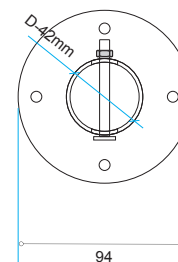

VERSATILE IMAGINATIONS
Since 2004

DIMENSIONS:

POS TERMINAL STAND

MATERIAL

Hot-dip galvanized & powder-coated metal

resistant to severe weather conditions

PACKING SIZE

950 x 231 mm

COLOURS | TEXTURES

Metal