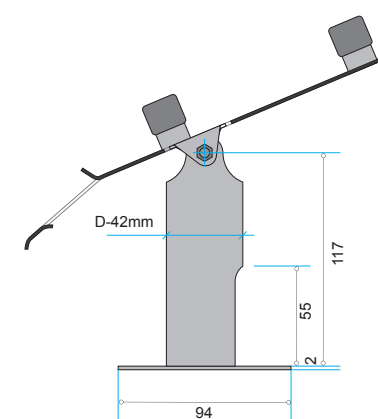

VERSATILE IMAGINATIONS  
Since 2004

DIMENSIONS:

## PACKING SIZE

950 x 231 mm