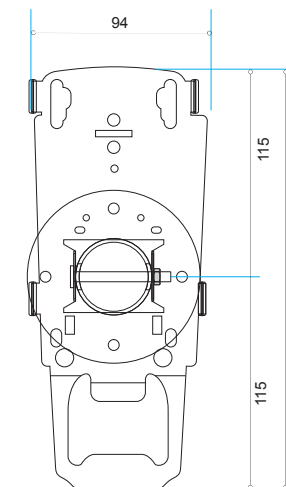

VERSATILE IMAGINATIONS  
Since 2004

DIMENSIONS:

## PACKING SIZE

950 x 231 mm