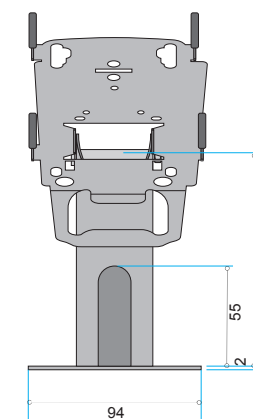

VERSATILE IMAGINATIONS  
Since 2004

DIMENSIONS:

# POS TERMINAL STAND

## PACKING SIZE

950 x 231 mm