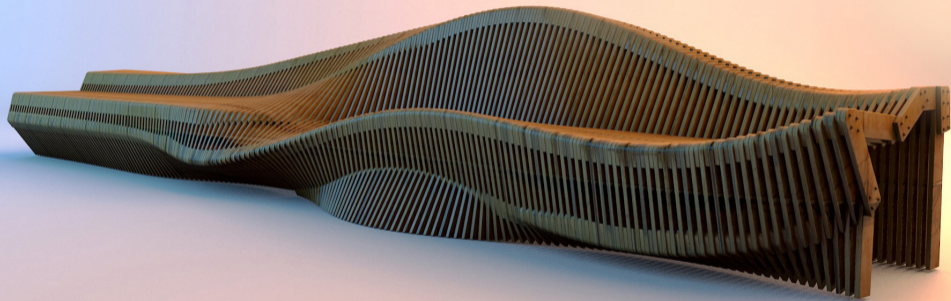

PARAMETRIC BENCHES

Bench Murena
takes its inspiration
from the Murena
fish, found in the
Mediterranean.

MURENA

Bench "MURENA" is one of our most beloved designs in parametric benches. It takes inspiration from the Murena fish, found in the Mediterranean.

MATERIAL:
Impregnated wood coated with Water-based paint certified by the (En71-3 safety for toys).

COLOURS | TEXTURES:

"BELLEVUE" is a parametric bench that was designed using 768 different sized parts in a 6.4 meter-long architectural construction. Due to its unique design and special quality, it was nominated as "the best outdoor furniture of 2015" in Azerbaijan.