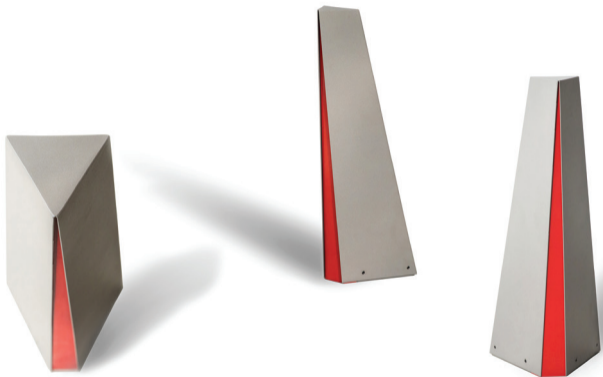

MATERIAL:
Hot-dip galvanized and powder-coated metal

COLOURS | TEXTURES:

Metal

ROPOL

Bollards can be used either to control traffic volume by limiting movements or to mark the boundaries of the area. Our "ROPOLE" can be manually unlocked and displaced. If a vehicle needs entry, it offers different options for the materials that the customer might choose.

ANGLES

Bollards can be used either to mark the boundaries of the area or to control the size of the traffic intake by limiting movements. Our "ANGLES" offer you a modern, simplistic design with premium quality. We have different options for the materials that the customer might choose.