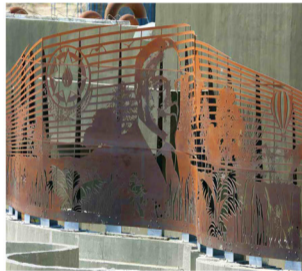

MATERIAL:
Hot-dip galvanized and powder-coated metal

PROJECTS

DREAMLAND GOLF CLUB

Dreamland Baku Golf Villas & Living Residences is one of the most visited places by foreign guests due to its luxury golf course and ideal living complex. The description of elements of Azerbaijani history at the entrance to this place is a great reason for foreigners to visit. This artwork, prepared by IDEA for the entrance to the mentioned place, displays examples of fine art expressing elements of the history of Azerbaijan on the material "Cor-Ten." The national ornaments of our country are depicted at the highest level on the architectural pearl, which is almost 180 meters long.