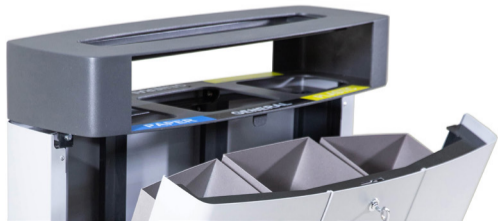

ECO GREY

with ashtray

"ECO" is our recycle bin that was designed to be durable, sleek, and made of metal material. It has three separate compartments for paper, plastic, and other items suitable for recycling.

MATERIAL:
Hot-dip galvanized and powder-coated metal

COLOURS | TEXTURES: