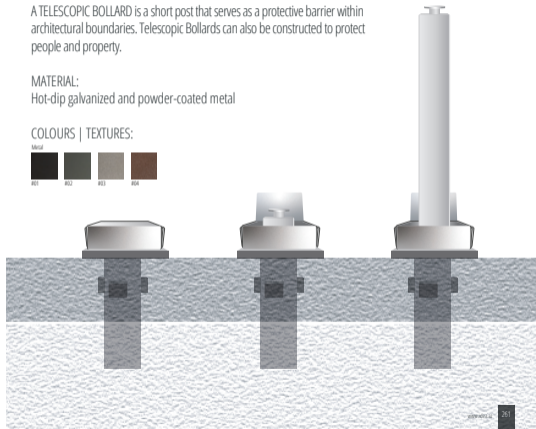

FIORE

Bollards can be used either to control traffic volume by limiting movements or to mark the boundaries of the area. "FIORE" will make you feel a touch of nature with its design. It was made so that you could plant a vine at its base and let it grow and flourish. We have different options for the materials that the customer might choose.

MATERIAL:
Hot-dip galvanized and powder-coated metal

UNCOT

Bollards can either be used to control traffic intake size by limiting movements or by marking the boundaries of the area. Our "UNCOT" offers you a more stable bollard, with its inverted U shape, that can be attached to the ground with two sets of bolts. We have different options for the materials that the customers might choose.

MATERIAL:
Hot-dip galvanized and powder-coated metal

COLOURS | TEXTURES:

TELESCOPIC

A TELESCOPIC BOLLARD is a short post that serves as a protective barrier within architectural boundaries. Telescopic Bollards can also be constructed to protect people and property.

MATERIAL:
Hot-dip galvanized and powder-coated metal

COLOURS | TEXTURES: