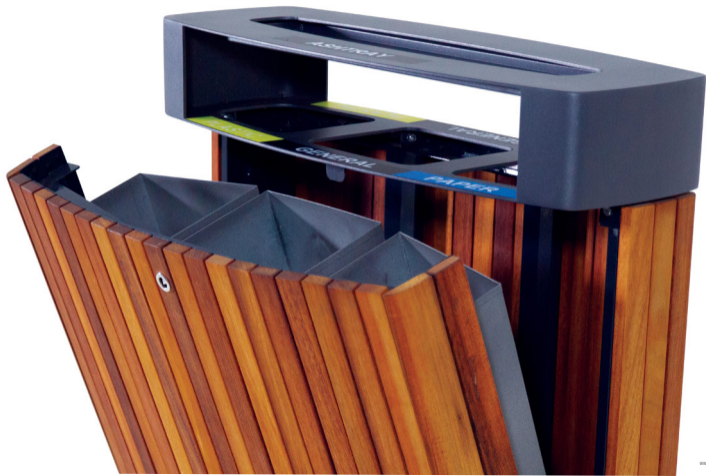

ECO PINE WOOD

with ashtray

"ECO" is our recycle bin that was designed to be durable, sleek, and made of wooden material. It has three separate compartments for paper, plastic, and other items suitable for recycling. This model also comes with an ashtray, that has a removable bottom for easier cleaning.

MATERIAL:

Impregnated wood coated with Water-based paint certified by the (En71-3 safety for toys).

FIXING:

Hot-dip galvanized and powder-coated metal

COLOURS | TEXTURES:

Wood

Cool Teak wood Teak Warm Gray