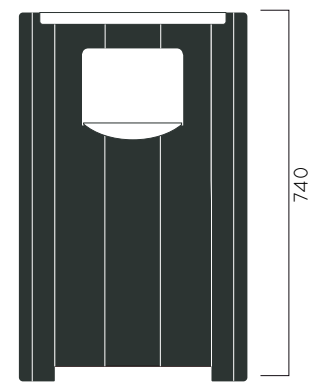

DIMENSIONS: L440xW400xH740 mm

### ADAMAO BIN

Material: Impregnated wood coated with Water-based paint certified by the (En 71- 3 safety for toys).

Fixing: Hot-dip galvanized & powder-coated metal

- ▷ Resistance
- ▷ Stabilized dimensions

Translucent wood finish

- ▷ Transparency
- ▷ Protection

Autoclave treated wood

- ▷ Strength
- ▷ Long serving
- ▷ Resistant to severe weather conditions

Packing size: 450 x 410 x 750 mm

Colours | textures:

Wood