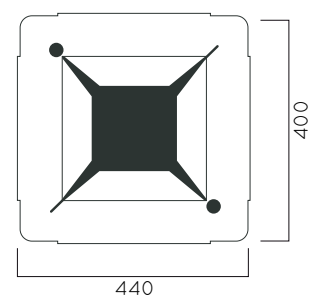

DIMENSIONS: L440xW400xH740 mm

Translucent wood finish

- ▷ Transparency
- ▷ Protection

Autoclave treated wood

- ▷ Strength
- ▷ Long serving
- ▷ Resistant to severe weather conditions

Packing size: 450 x 410 x 750 mm

Colours | textures:

Wood