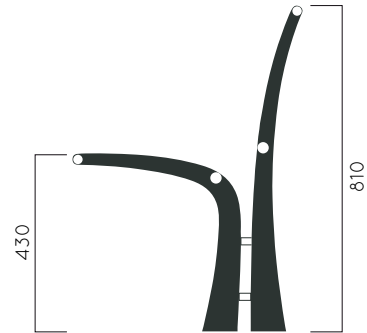

DIMENSIONS: L1860xW550xH430/810 mm

VICTORIA BENCH

Material:	Impregnated wood coated with Water-based paint certified by the (En 71- 3 safety for toys).
Fixing:	Hot-dip galvanized & powder-coated metal
	<ul style="list-style-type: none"> ▷ Resistance ▷ Stabilized dimensions
	Translucent wood finish <ul style="list-style-type: none"> ▷ Transparency ▷ Protection
	Autoclave treated wood <ul style="list-style-type: none"> ▷ Strength ▷ Long serving ▷ Resistant to severe weather conditions
Packing size:	2010 x 560 x430 820 mm