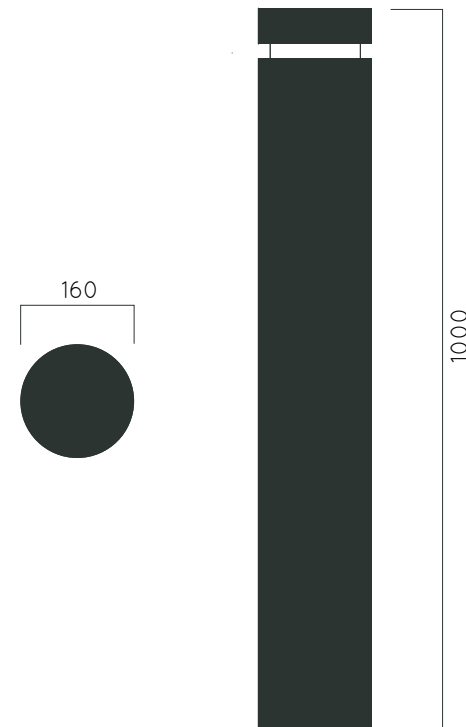

DIMENSIONS: D160xH1000mm

REDO LIGHT BOLLARD

Material: Hot-dip galvanized & powder-coated metal

- ▷ Resistance
- ▷ Stabilized dimensions

- ▷ Transparency
- ▷ Protection

- ▷ Strength
- ▷ Long serving
- ▷ Resistant to severe weather conditions

Packing size: 170 x 1010 mm

Colours | textures: