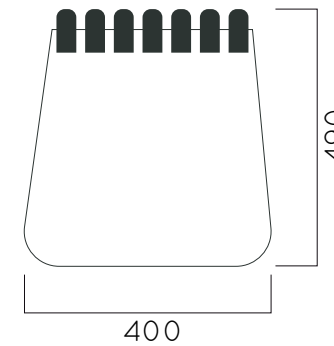

DIMENSIONS: L570xW400xH490 mm

BARDE BENCH

Material: Impregnated wood coated with Water-based paint certified by the (En 71- 3 safety for toys).

Fixing: Hot-dip galvanized & powder-coated metal

- ▷ Resistance
- ▷ Stabilized dimensions

Translucent wood finish

- ▷ Transparency
- ▷ Protection

Autoclave treated wood

- ▷ Strength
- ▷ Long serving
- ▷ Resistant to severe weather conditions

Packing size: 580 x 401 x 500mm

Colours | textures: