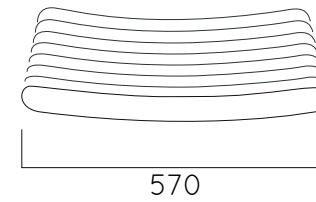

DIMENSIONS: L570xW400xH490 mm

BARDE BENCH

Material: Impregnated wood coated with Water-based paint certified by the (En 71- 3 safety for toys).

Fixing: Hot-dip galvanized & powder-coated metal

- ▷ Resistance
- ▷ Stabilized dimensions

Translucent wood finish

- ▷ Transparency
- ▷ Protection

Autoclave treated wood

- ▷ Strength
- ▷ Long serving
- ▷ Resistant to severe weather conditions

Packing size: 580 x 401 x 500mm

Colours | textures: