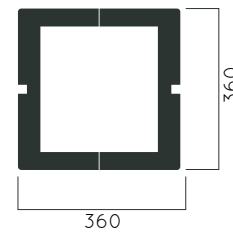

DIMENSIONS: L370xW360xH840 mm 35 litres

URBO METAL

Material: Hot-dip galvanized & powder-coated metal

- ▷ Resistance
- ▷ Stabilized dimensions

- ▷ Transparency
- ▷ Protection

- ▷ Strength
- ▷ Long serving
- ▷ Resistant to severe weather conditions

Packing size: 380 x 370 x 850 mm

Colours | textures: