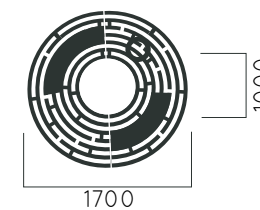

DIMENSIONS: D3200/2000/1930/1054/1700/1000mm

MAZE CUSTOMIZED

Material: Hot-dip galvanized & powder-coated metal

- ▷ Resistance
- ▷ Stabilized dimensions

- ▷ Transparency
- ▷ Protection

- ▷ Strength
- ▷ Long serving
- ▷ Resistant to severe weather conditions

Packing size: 3300x2010x1940x1064x1710x1010 mm

Colours | textures: