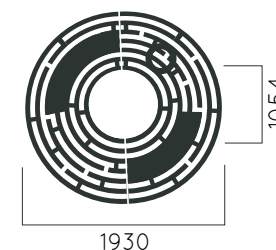

DIMENSIONS: D3200/2000/1930/1054/1700/1000mm

MAZE CUSTOMIZED

Material: Hot-dip galvanized & powder-coated metal

- ▷ Resistance
- ▷ Stabilized dimensions

- ▷ Transparency
- ▷ Protection

- ▷ Strength
- ▷ Long serving
- ▷ Resistant to severe weather conditions

Packing size: 3300x2010x1940x1064x1710x1010 mm

Colours | textures: