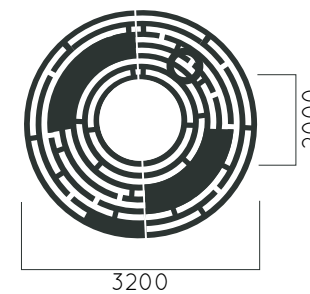

DIMENSIONS: D3200/2000/1930/1054/1700/1000mm

MAZE CUSTOMIZED

Material: Hot-dip galvanized & powder-coated metal

- ▷ Resistance
- ▷ Stabilized dimensions

- ▷ Transparency
- ▷ Protection

- ▷ Strength
- ▷ Long serving
- ▷ Resistant to severe weather conditions

Packing size: 3300x2010x1940x1064x1710x1010 mm

Colours | textures: