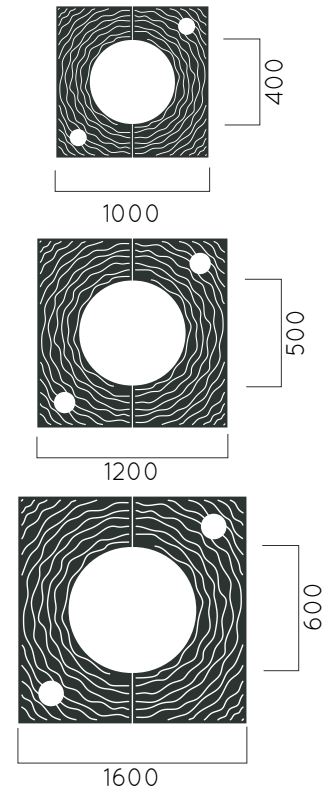

DIMENSIONS: D1600/600/1200/500/1000/400mm

STELLO

Material:	Hot-dip galvanized & powder-coated metal
	<ul style="list-style-type: none"> ▷ Resistance ▷ Stabilized dimensions
	<ul style="list-style-type: none"> ▷ Transparency ▷ Protection
	<ul style="list-style-type: none"> ▷ Strength ▷ Long serving ▷ Resistant to severe weather conditions
Packing size:	1610x610x1210x510x1010x410 mm
Colours textures:	<p>Metal</p> <div style="display: flex; justify-content: space-around; align-items: center;"> <div style="text-align: center;">  <p>#1</p> </div> <div style="text-align: center;">  <p>#12</p> </div> <div style="text-align: center;">  <p>#3</p> </div> <div style="text-align: center;">  <p>#4</p> </div> </div>