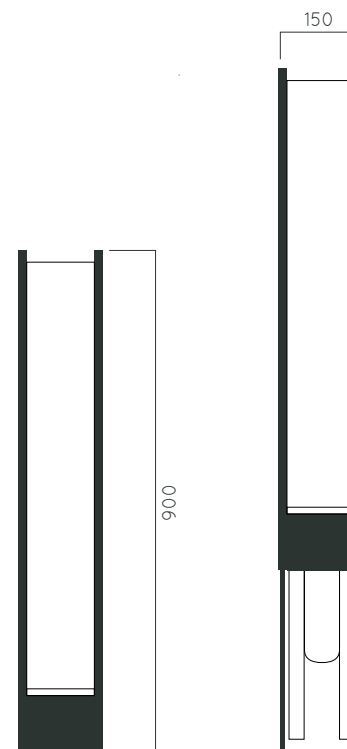

DIMENSIONS: L110xW x110H900mm

CRESCENT LIGHT BOLLARD

Material:	Hot-dip galvanized & powder-coated metal
	<ul style="list-style-type: none">▷ Resistance▷ Stabilized dimensions
	<ul style="list-style-type: none">▷ Transparency▷ Protection
	<ul style="list-style-type: none">▷ Strength▷ Long serving▷ Resistant to severe weather conditions
Packing size:	510 x1510 x 910mm
Colours textures:	Metal
	
	#01 #02 #03 #04