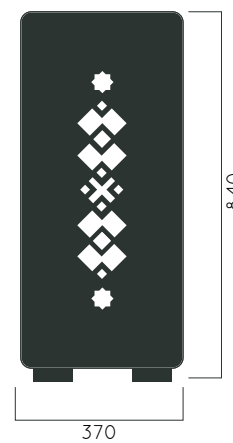

DIMENSIONS: L370xW360xH840 mm 35 litres

URBO METAL

Material: Hot-dip galvanized & powder-coated metal

- ▷ Resistance
- ▷ Stabilized dimensions

- ▷ Transparency
- ▷ Protection

- ▷ Strength
- ▷ Long serving
- ▷ Resistant to severe weather conditions

Packing size: 380 x 370 x 850 mm

Colours | textures: