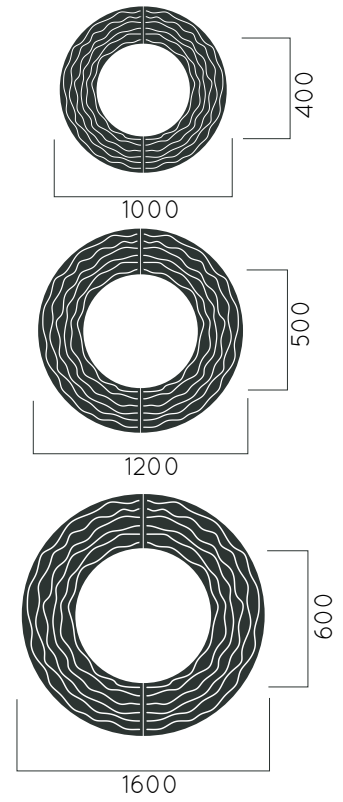

DIMENSIONS: D1600x600x1200x500x1000x400mm

WAVE

Material:	Hot-dip galvanized & powder-coated metal
	<ul style="list-style-type: none"> ▷ Resistance ▷ Stabilized dimensions
	<ul style="list-style-type: none"> ▷ Transparency ▷ Protection
	<ul style="list-style-type: none"> ▷ Strength ▷ Long serving ▷ Resistant to severe weather conditions
Packing size:	1610x610x1210x510x1010x410 mm
Colours textures:	<p>Metal</p> <div style="display: flex; justify-content: space-around; align-items: center;"> <div style="text-align: center;">  <p>#1</p> </div> <div style="text-align: center;">  <p>#2</p> </div> <div style="text-align: center;">  <p>#3</p> </div> <div style="text-align: center;">  <p>#4</p> </div> </div>