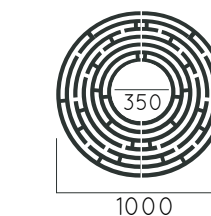

DIMENSIONS: D1000/350/1200/550/1400/750mm

MAZE

Material: Hot-dip galvanized & powder-coated metal

- ▷ Resistance
- ▷ Stabilized dimensions

- ▷ Transparency
- ▷ Protection

- ▷ Strength
- ▷ Long serving
- ▷ Resistant to severe weather conditions

Packing size: 1010x1010x1210x1210x1410/751 mm

Colours | textures:

Metal

#1 #2 #3 #4