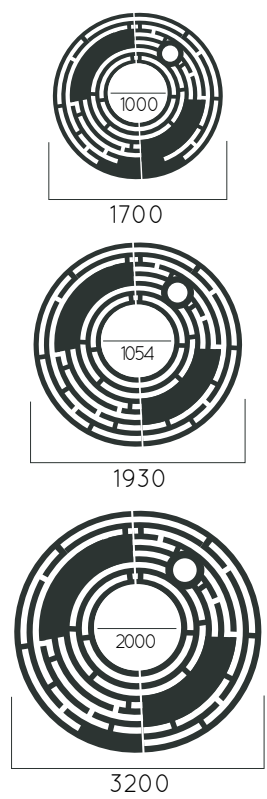

Packing size: 1010x1010x1210x1210x1410x1410 mm

Colours | textures:

DIMENSIONS: D1000/350/1200/550/1400/750mm

Packing size: 1010x1010x1210x1210x1410/751 mm

Colours | textures:

Metal

#1 #2 #3 #4

DIMENSIONS: D1700/1000/1930/1054/3200/2000mm

**MAZE CUSTOMIZED**

Material:	Hot-dip galvanized & powder-coated metal
	<ul style="list-style-type: none"> <li>▷ Resistance</li> <li>▷ Stabilized dimensions</li> </ul>
	<ul style="list-style-type: none"> <li>▷ Transparency</li> <li>▷ Protection</li> </ul>
	<ul style="list-style-type: none"> <li>▷ Strength</li> <li>▷ Long serving</li> <li>▷ Resistant to severe weather conditions</li> </ul>
Packing size:	1710x1710x1940x1940x3300x3300 mm

Colours | textures:

Metal

#1

#2

#3

#4

DIMENSIONS: D1000/400/1200/600/1400/800 mm

**VORTEX**

Packing size: 1010x1010x1210x1210x1410x1410 mm

Colours | textures:

DIMENSIONS: D1000x400x1200x600x1400x800mm