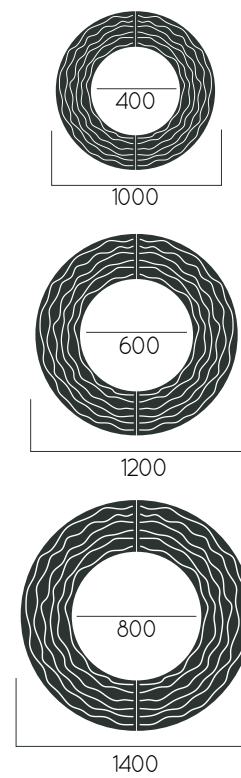

Material:	Hot-dip galvanized & powder-coated metal
	▷ Resistance ▷ Stabilized dimensions
	▷ Transparency ▷ Protection
	▷ Strength ▷ Long serving ▷ Resistant to severe weather conditions
Packing size:	1010x1010x1210x1210x1410x1410 mm
Colours | textures:	Metal #1 #2 #3 #4