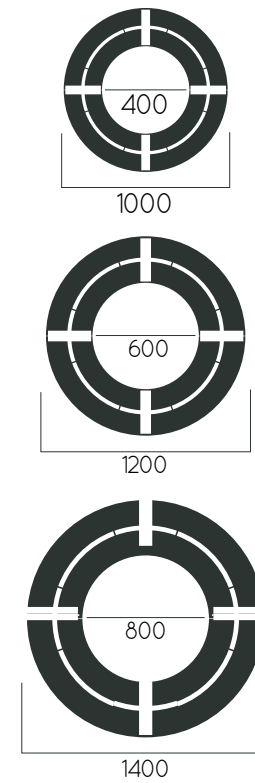

Packing size: 1010x1010x1210x1210x1410/751 mm

Colours | textures:

Metal

#1 #2 #3 #4

DIMENSIONS: D1700/1000/1930/1054/3200/2000mm

**MAZE CUSTOMIZED**

Material:	Hot-dip galvanized & powder-coated metal
	<ul style="list-style-type: none"> <li>▷ Resistance</li> <li>▷ Stabilized dimensions</li> </ul>
	<ul style="list-style-type: none"> <li>▷ Transparency</li> <li>▷ Protection</li> </ul>
	<ul style="list-style-type: none"> <li>▷ Strength</li> <li>▷ Long serving</li> <li>▷ Resistant to severe weather conditions</li> </ul>
Packing size:	1710x1710x1940x1940x3300x3300 mm

Colours | textures:

Metal

#1

#2

#3

#4

DIMENSIONS: D1000/400/1200/600/1400/800 mm

**VORTEX**

DIMENSIONS: D1000x400x1200x600x1400x800mm

Packing size: 1010x1010x1210x1210x1410x1410 mm

Colours | textures:

DIMENSIONS: D1000x400x1200x600x1400x800mm