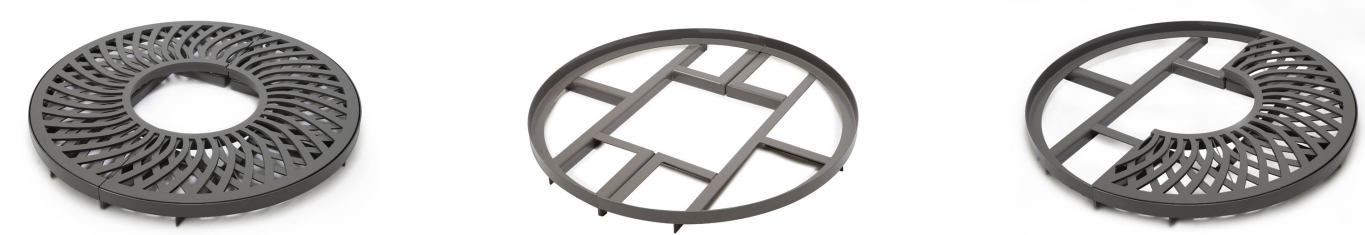

DIMENSIONS: D1000/400/1200/600/1400/800mm

**OBRA**

Material: Hot-dip galvanized & powder-coated metal

- ▷ Resistance
- ▷ Stabilized dimensions

- ▷ Transparency
- ▷ Protection

- ▷ Strength
- ▷ Long serving
- ▷ Resistant to severe weather conditions

## MAZE

Material: Hot-dip galvanized & powder-coated metal

- ▷ Resistance
- ▷ Stabilized dimensions

- ▷ Transparency
- ▷ Protection

- ▷ Strength
- ▷ Long serving
- ▷ Resistant to severe weather conditions

Colours | textures:

Metal

#1

#2

#3

#4

DIMENSIONS: D1000/400/1200/600/1400/800 mm

**VORTEX**

Material:	Hot-dip galvanized & powder-coated metal
	<ul style="list-style-type: none"> <li>▷ Resistance</li> <li>▷ Stabilized dimensions</li> </ul>
	<ul style="list-style-type: none"> <li>▷ Transparency</li> <li>▷ Protection</li> </ul>
	<ul style="list-style-type: none"> <li>▷ Strength</li> <li>▷ Long serving</li> <li>▷ Resistant to severe weather conditions</li> </ul>
Packing size:	1010x1010x1210x1210x1410x1410 mm
Colours   textures:	<p>Metal</p> <div style="display: flex; justify-content: space-around; align-items: center;"> <div style="width: 20px; height: 20px; background-color: black; border: 1px solid black; margin-right: 5px;"></div> #1         <div style="width: 20px; height: 20px; background-color: #333; border: 1px solid black; margin-right: 5px;"></div> #2         <div style="width: 20px; height: 20px; background-color: #ccc; border: 1px solid black; margin-right: 5px;"></div> #3         <div style="width: 20px; height: 20px; background-color: #800; border: 1px solid black;"></div> #4       </div>