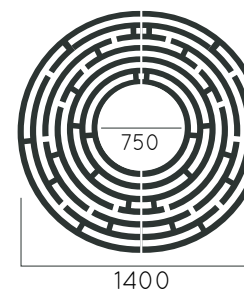

Material: Hot-dip galvanized & powder-coated metal

- ▷ Resistance
- ▷ Stabilized dimensions

- ▷ Transparency
- ▷ Protection

- ▷ Strength
- ▷ Long serving
- ▷ Resistant to severe weather conditions

Packing size: 1010x1010x1210x1210x1410/751 mm

Colours | textures:

Metal

#1 #2 #3 #4