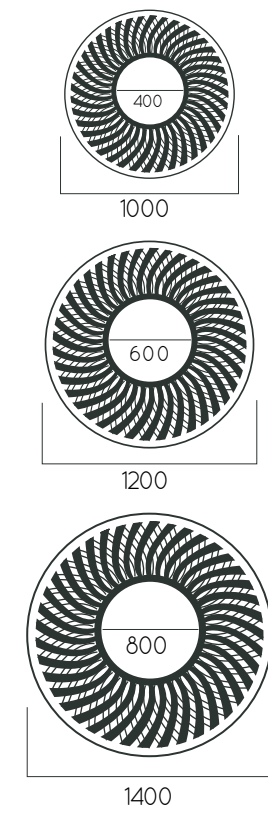

Packing size: 1010x1010x1210x1210x1410/751 mm

Colours | textures:

Metal

#1 #2 #3 #4

DIMENSIONS: D1700/1000/1930/1054/3200/2000mm

**MAZE CUSTOMIZED**

Material:	Hot-dip galvanized & powder-coated metal
	<ul style="list-style-type: none"> <li>▷ Resistance</li> <li>▷ Stabilized dimensions</li> </ul>
	<ul style="list-style-type: none"> <li>▷ Transparency</li> <li>▷ Protection</li> </ul>
	<ul style="list-style-type: none"> <li>▷ Strength</li> <li>▷ Long serving</li> <li>▷ Resistant to severe weather conditions</li> </ul>
Packing size:	1710x1710x1940x1940x3300x3300 mm

Colours | textures:

Metal

#1

#2

#3

#4

DIMENSIONS: D1000/400/1200/600/1400/800 mm

**VORTEX**

DIMENSIONS: D1000x400x1200x600x1400x800mm

Packing size: 1010x1010x1210x1210x1410x1410 mm

Colours | textures:

DIMENSIONS: D1000x400x1200x600x1400x800mm