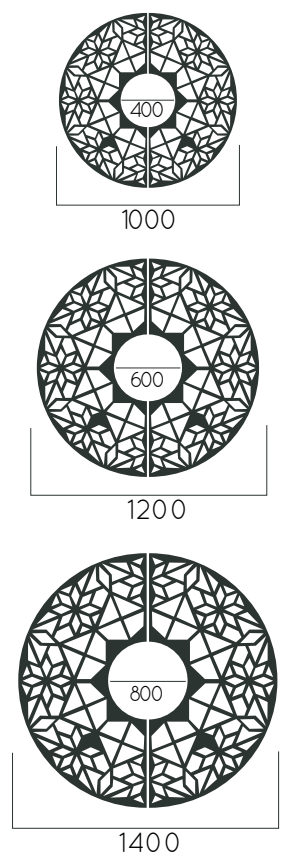

DIMENSIONS: D1000/400/1200/600/1400/800mm

**OBRA**

Material: Hot-dip galvanized & powder-coated metal

- ▷ Resistance
- ▷ Stabilized dimensions

- ▷ Transparency
- ▷ Protection

- ▷ Strength
- ▷ Long serving
- ▷ Resistant to severe weather conditions

Packing size: 1010x1010x1210x1210x1410x1410 mm

Colours | textures:

DIMENSIONS: D1000/350/1200/550/1400/750mm

Colours | textures:

Metal

#1

#2

#3

#4

DIMENSIONS: D1000/400/1200/600/1400/800 mm

**VORTEX**

Packing size: 1010x1010x1210x1210x1410x1410 mm

Colours | textures:

DIMENSIONS: D1000x400x1200x600x1400x800mm