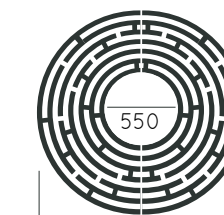

DIMENSIONS: D1000/350/1200/550/1400/750mm

MAZE

Material: Hot-dip galvanized & powder-coated metal

- ▷ Resistance
- ▷ Stabilized dimensions

- ▷ Transparency
- ▷ Protection

- ▷ Strength
- ▷ Long serving
- ▷ Resistant to severe weather conditions

Packing size: 1010x1010x1210x1210x1410/751 mm

Colours | textures:

Metal

#1 #2 #3 #4